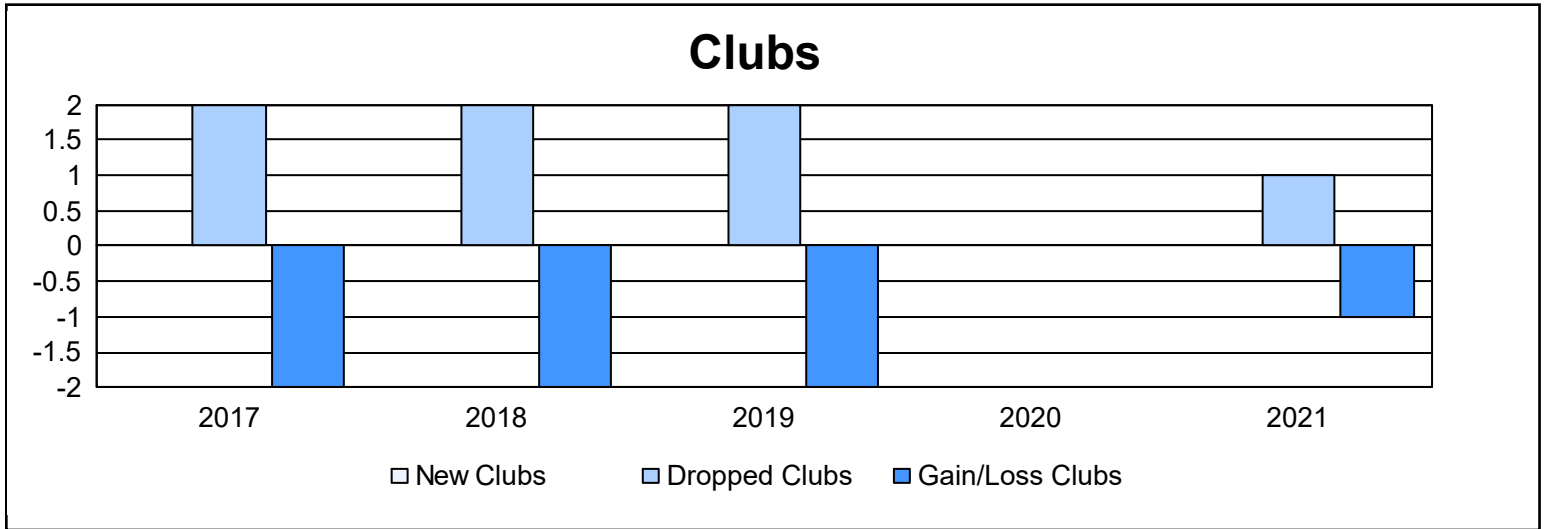

Year	New Clubs	Dropped Clubs	Gain/ Loss Clubs	New Members	Charter Members	Reinstate Members	Transfer Members	Total Member Added	Total Members Dropped	Gain/ Loss Members
2016-2017	0	2	-2	131	0	7	1	139	165	-26
2017-2018	0	2	-2	88	0	6	1	95	157	-62
2018-2019	0	2	-2	74	1	7	2	84	140	-56
2019-2020	0	0	0	72	1	2	1	76	116	-40
2020-2021	0	1	-1	31	0	2	2	35	114	-79
<b>Average</b>	<b>0</b>	<b>1</b>	<b>-1</b>	<b>79</b>	<b>0</b>	<b>5</b>	<b>1</b>	<b>86</b>	<b>138</b>	<b>-53</b>

### Membership Composition June 2021 Cumulative