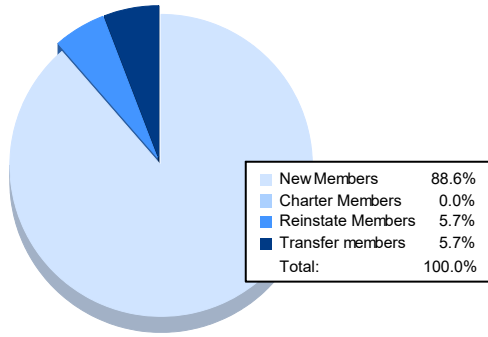

Year	New Clubs	Dropped Clubs	Gain/ Loss Clubs	New Members	Charter Members	Reinstate Members	Transfer Members	Total Member Added	Total Members Dropped	Gain/ Loss Members
2016-2017	0	2	-2	131	0	7	1	139	165	-26
2017-2018	0	2	-2	88	0	6	1	95	157	-62
2018-2019	0	2	-2	74	1	7	2	84	140	-56
2019-2020	0	0	0	72	1	2	1	76	116	-40
2020-2021	0	1	-1	31	0	2	2	35	114	-79
<b>Average</b>	<b>0</b>	<b>1</b>	<b>-1</b>	<b>79</b>	<b>0</b>	<b>5</b>	<b>1</b>	<b>86</b>	<b>138</b>	<b>-53</b>

### Membership Composition June 2021 Cumulative