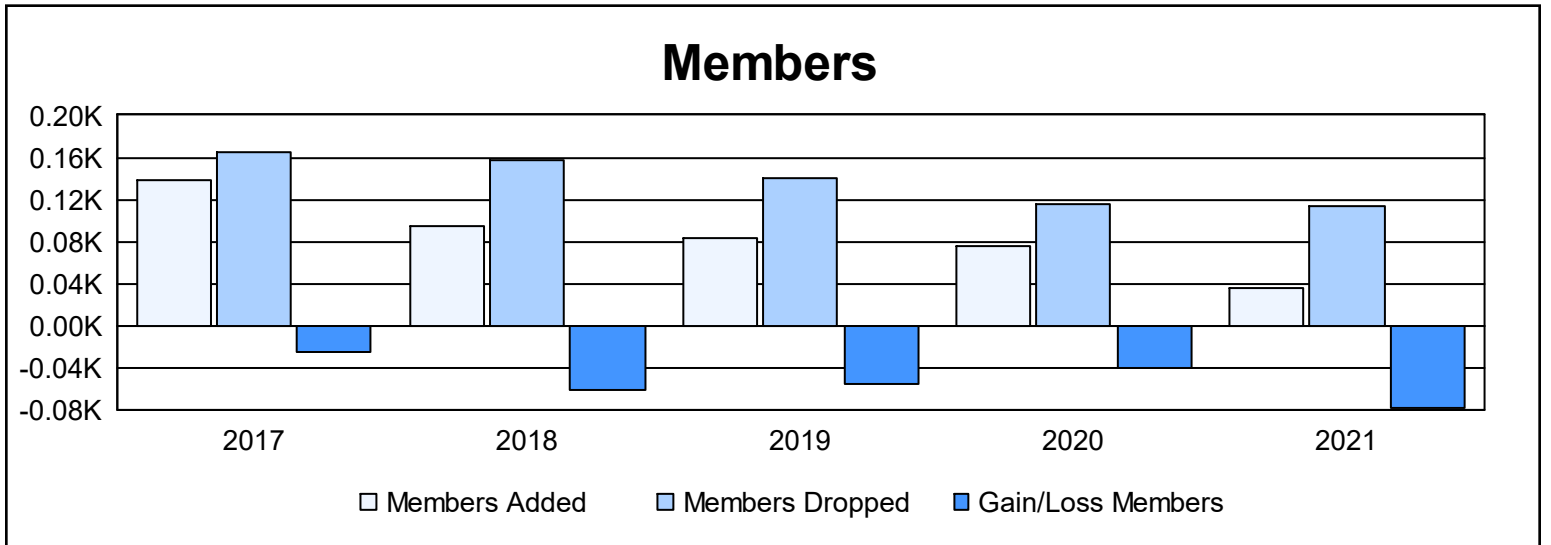

Year	New Clubs	Dropped Clubs	Gain/ Loss Clubs	New Members	Charter Members	Reinstate Members	Transfer Members	Total Member Added	Total Members Dropped	Gain/ Loss Members
2016-2017	0	2	-2	131	0	7	1	139	165	-26
2017-2018	0	2	-2	88	0	6	1	95	157	-62
2018-2019	0	2	-2	74	1	7	2	84	140	-56
2019-2020	0	0	0	72	1	2	1	76	116	-40
2020-2021	0	1	-1	31	0	2	2	35	114	-79
<b>Average</b>	<b>0</b>	<b>1</b>	<b>-1</b>	<b>79</b>	<b>0</b>	<b>5</b>	<b>1</b>	<b>86</b>	<b>138</b>	<b>-53</b>

### Membership Composition June 2021 Cumulative